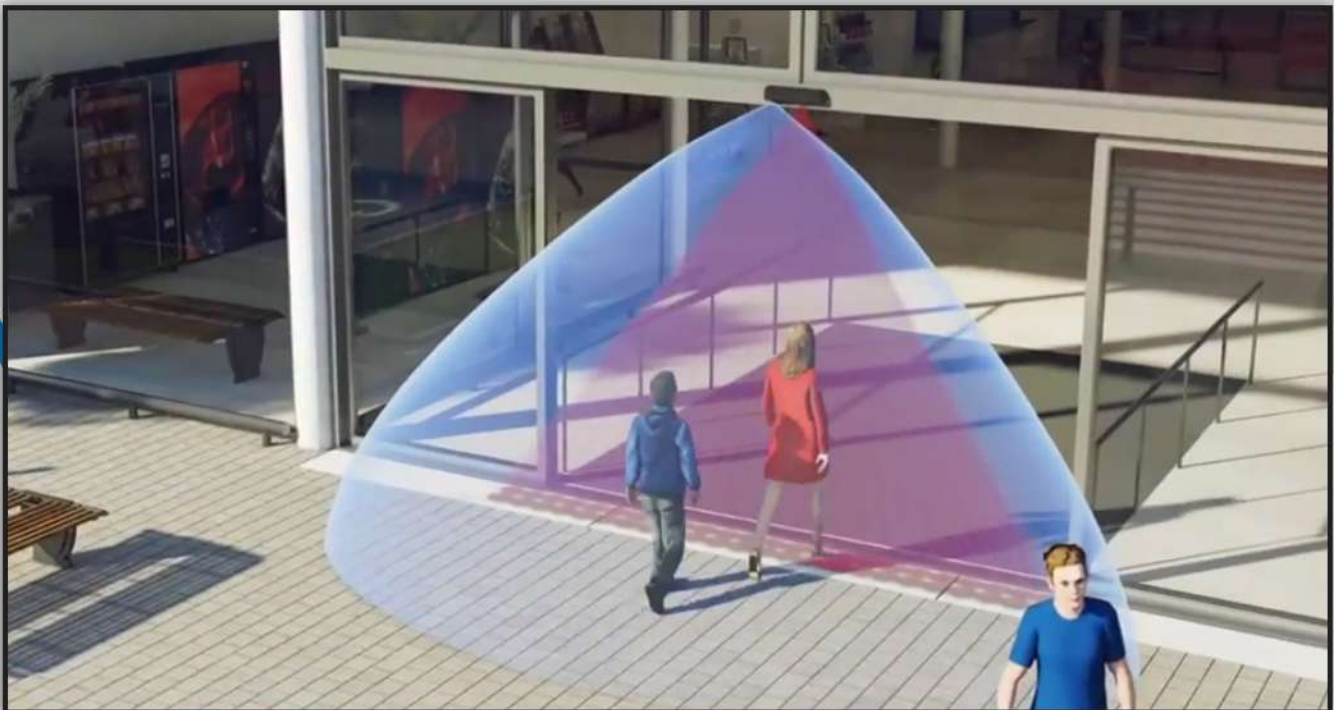

## IT'S TIME FOR EVOLUTION

THE NEW DUAL TECHNOLOGY SENSOR **FOR SAFETY & OPENING DOOR.**

THE **IXIO** combines microwave radar technology for the activation of the door with infrared technology for pedestrian safety. The unidirectional radar provides **ENERGY SAVINGS** and an infrared curtain for sliding door **SAFETY** as pedestrians pass through the threshold.