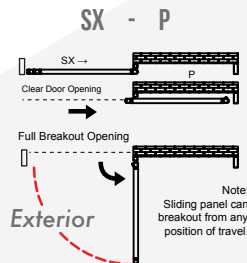

B 6-position key selector / 3.2" & 1.6" (optional)

A Hyperfrequency detection and active Infrared safety.

**Bipart FBO**

**Bipart Surface Mount**

**Bipart Fixed Sidelite**

**Single FBO**

**Single Surface Mount**