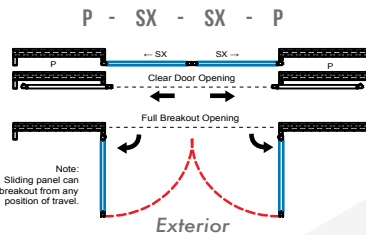

## Door Panels

- 2 Total weather seal when doors are closed to form a real air infiltration barrier.
- 3 Full vertical height interlock with double weather strip seal.
- 4 Safety beam sensors available.

## Control & Detection Devices

Hyper frequency radars ensure reliable performance and movement detection. The monitored infrared safeties detect any presence in the passageway or any obstacle hindering the panel closure.

B 6-position key selector / 3.2" & 1.6" (optional)

A Hyperfrequency detection and active Infrared safety.

**Bipart FBO**

**Bipart Surface Mount**

**Bipart Fixed Sidelite**

**Single FBO**

**Single Surface Mount**