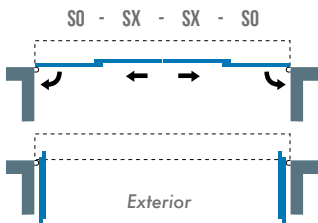

## Control & Detection Devices

Hyper frequency radars ensure reliable performance and movement detection. The monitored infrared safeties detect any presence in the passageway or any obstacle hindering the panel closure.

B 6-position key selector / 3.2" & 1.6" (optional)

A Hyperfrequency detection and active Infrared safety.

**Bipart FBO**

**Bipart Surface Mount**

**Bipart Fixed Sidelite**

**Single FBO**

**Single Surface Mount**