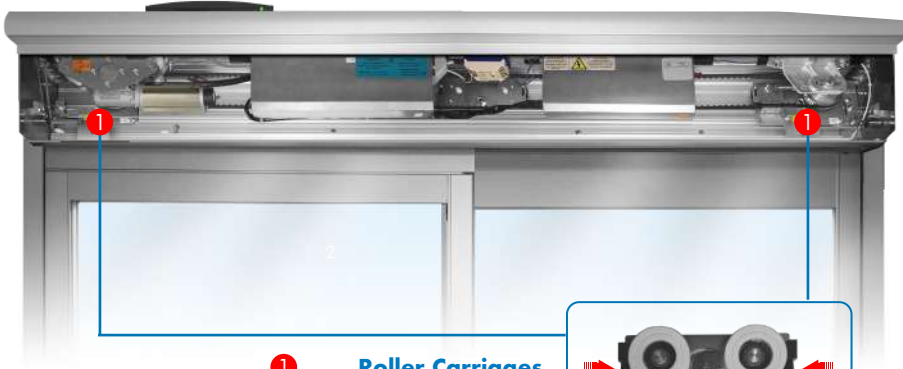

A — Activation & Safety Sensor

1 **Roller Carriages**
+ Cleaning brushes to minimize dust and debris.