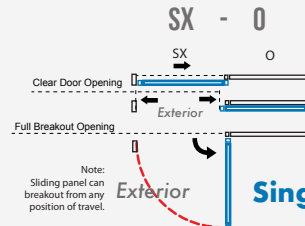

B 6-position key selector / 3.2" & 1.6" (optional)

A Hyperfrequency detection and active Infrared safety.

**Bipart FBO**

**Bipart Surface Mount**

**Bipart Fixed Sidelite**

**Single FBO**

**Single Surface Mount**