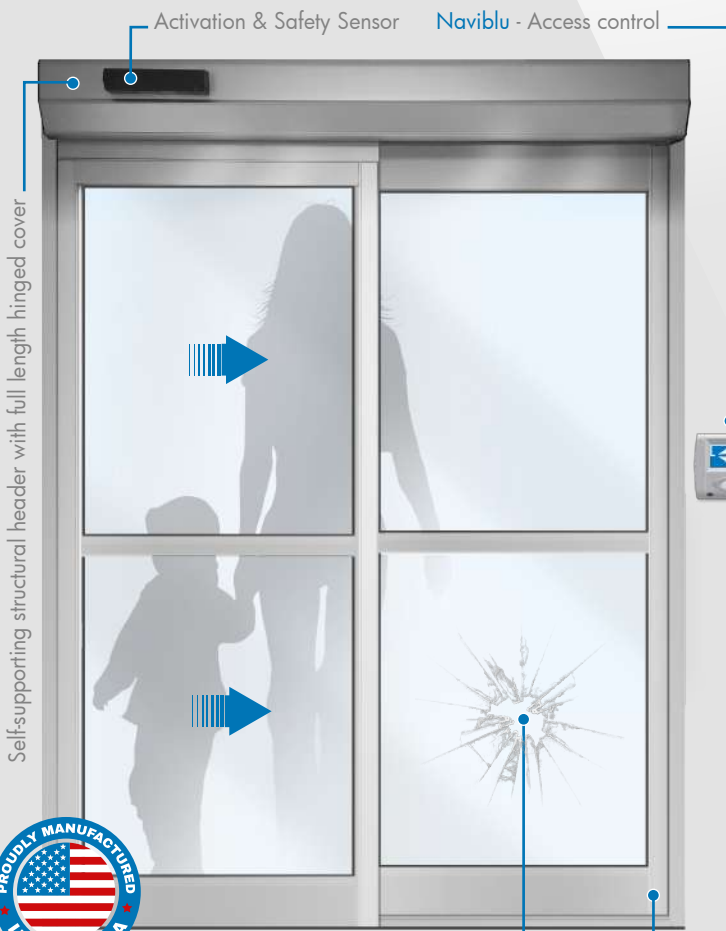

## Automatic Sliding Door

Elegance & Intelligence combined with strength and performance.

Perfect solution for new construction or integration into existing structures. Suitable for public places with heavy traffic flow such as retail, health care, leisure, etc.

### Features and benefits

- Powerful motor.
- Battery back up in case of power failure.
- Logic box for managing integration of all features including keypads, alarm systems, etc.
- Control interfaces that offer high performance with user friendly technology (Naviblu, Visioblu).
- Four heavy duty Delrin rollers per moving panel for smooth & quiet movement.
- Carriage cleaning system to minimize dust and debris.
- Glass stops for easy glazing & glass replacement.
- Full vertical height interlock on (FBO\*) with double weather strip seal for optimizing energy conservation.
- Full breakout capability for maximum egress.
- Aesthetically pleasing contoured profile.
- Modular assembly allows for easy installation and minimizes wiring time.
- Scissor feature at top of SX panels keeps doors aligned and guides panels back into place after "break out".
- Fixed Sidelite (FSL\*) and surface mount options available

\* **FBO** - Full Break Out - **FSL** - Fixed Sidelite

Self-supporting structural header with full length hinged cover

Activation & Safety Sensor    Naviblu - Access control

Easy to replace broken glass with glass stop

## Naviblu & Visioblu Access Controls

User-friendly and high-performance control interfaces. They allow easy driving, easy adjusting and easy communication with the door. The LCD screen indicates the door's state in the most universal language that consists of pictograms, figures and international measuring units.