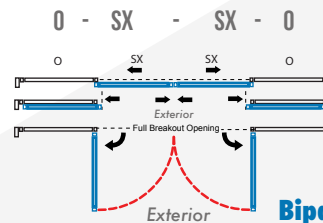

B 6-position key selector / 3.2" & 1.6" (optional)

A Hyperfrequency detection and active Infrared safety.

**Bipart FBO**

**Bipart Surface Mount**

**Bipart Fixed Sidelite**

**Single FBO**

**Single Surface Mount**