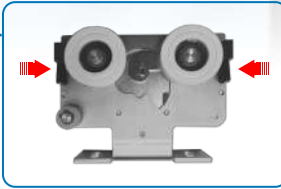

A — Activation & Safety Sensor

1 **Roller Carriages**
+ Cleaning brushes to minimize dust and debris.

Naviblu & Visioblu Access Controls

User-friendly and high-performance control interfaces. They allow easy driving, easy adjusting and easy communication with the door. The LCD screen indicates the door's state in the most universal language that consists of pictograms, figures and international measuring units.

C Naviblu, a wall mounted door control using one central browsing button for door set up and adjustments. (standard)

D Visioblu, designed to be installed on the header, operates with the S remote control, for door set up and adjustments. (optional)

Door Panels

- 2 Total weather seal when doors are closed to form a real air infiltration barrier.
- 3 Full vertical height interlock with double weather strip seal.
- 4 Safety beam sensors available.

Control & Detection Devices

Hyper frequency radars ensure reliable performance and movement detection. The monitored infrared safeties detect any presence in the passageway or any obstacle hindering the panel closure.

B 6-position key selector / 3.2" & 1.6" (optional)

A Hyperfrequency detection and active Infrared safety.

Certified management system.

PORTALP USA, Inc

11075 Parker Drive
Irwin, PA 15642
Tel (412) 823-2537
sales@portalp.com
www.portalp.com