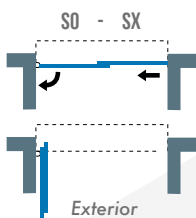

B 6-position key selector / 3.2" & 1.6" (optional)

A Hyperfrequency detection and active Infrared safety.

**Bipart FBO**

**Bipart Surface Mount**

**Bipart Fixed Sidelite**

**Single FBO**

**Single Surface Mount**