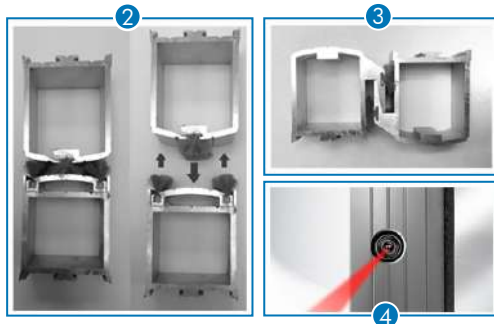

Door Panels

- 2 Total weather seal when doors are closed to form a real air infiltration barrier.
- 3 Full vertical height interlock with double weather strip seal.
- 4 Safety beam sensors available.

Control & Detection Devices

Hyper frequency radars ensure reliable performance and movement detection. The monitored infrared safeties detect any presence in the passageway or any obstacle hindering the panel closure.

B 6-position key selector / 3.2" & 1.6" (optional)

A Hyperfrequency detection and active Infrared safety.